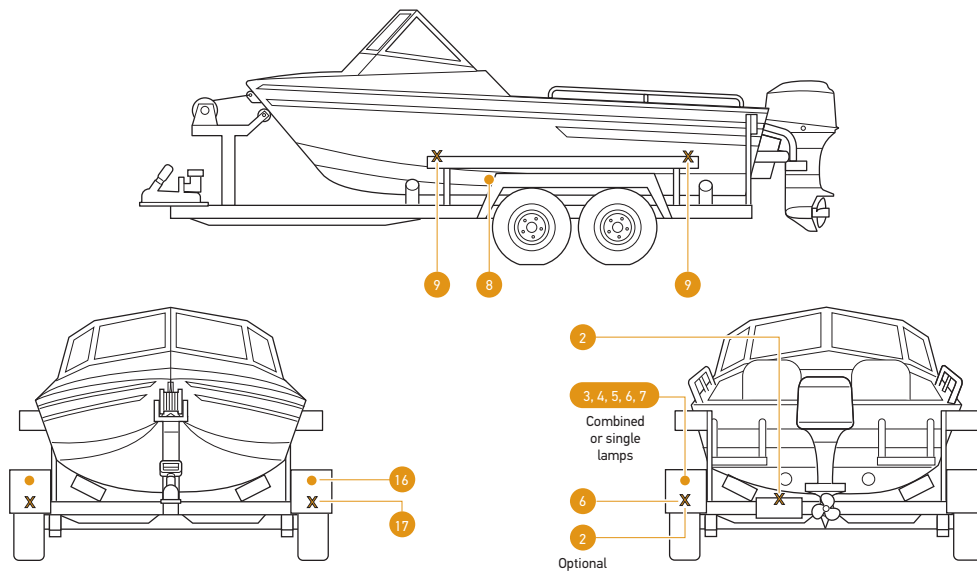

COACH

SMALL TRAILER

CARAVAN

BOAT TRAILER

HORSE FLOAT

HELLA Part No.	Engineering Drawing No.	ADR No.	Function	Bulb(s)	Bulb Type	HELLA Ref. or ECE	FORS Ref: CRN or ECE	Instruction Sheet No.	Lamp Identification
1000	012614-00	76/00	Daytime Running Lamp	R1221	P21W	DRL*1000*B	27424	911-353-51	RL 008701
1001	950957-00	6/00: Cat 1	Front Direction Indicator Lamp	R1221	P21W	FL*1001*A	15230	911-351-00	016086 (Turn Signal) 17031R20 (Headlamp)
		46/00	Headlamp	XD1260/55	H4	HL*1001*A	15232		
		49/00	Front Position Lamp	HL124	T4W	FP*1001*A	15231		
1003	980608-50	76/00	Daytime Running Lamp	LED	N/A LED	DRL*1003*A	41607	980-703-11	9060
1004	980670-00	76/00	Daytime Running Lamp	LED	N/A LED	N/A ECE	E24 87R-000002	980-703-10	E24 0002 (0670)
1005	980680-00	76/00	Daytime Running Lamp	LED	N/A LED	N/A ECE	E24 87R-000001	980-703-12	E24 0001 (0680)
1005-24V	980680-50							980-703-24	
1006	980690-50	76/00	Daytime Running Lamp	LED	N/A LED	DRL*1006*A	42763	980-703-47	0690
1007-24V	980690-40	76/00	Daytime Running Lamp	LED	N/A LED	N/A ECE	E24 5854	980-703-53	0690
		49/00	Front Position Lamp						
1008	980680-11	76/00	Daytime Running Lamp	LED	N/A LED	N/A ECE	E24 87R-000001	980-703-68	E24 0001 (0680)
1008-24V	980680-61							980-703-69	
1009	980880-00	76/00	Daytime Running Lamp	LED	N/A LED	DRL*1009*A	44200	958-780-04	0880
1009-24V	980880-10					DRL*1009-24V*A	44202		
1009V	980880-40	76/00	Daytime Running Lamp	LED	N/A LED	1009V*DRL*C	45962	958-780-92	0880 B
1009V-24V	980880-50					1009-24VDRLC	45965		
1013	980970-00	76/00	Daytime Running Lamp	LED	N/A LED	DRL*1013*A	44776	958-780-44	0970
1013-24V	980970-50					DRL*1013-24V*A	44783		
1027	003434-18	46/00	Headlamp	XD1260/55	H4	HL*1027*A	15311	911-352-79	17016
		49/00	Front Position Lamp	HL124	T4W	FP*1027*A	15317		
1028	007834-00	46/00	Headlamp (Low/Dipped Beam)	C1255	H1	HL*1028*A	32013	911-353-80	550
1029	008193-00	46/00	Headlamp (Low/Dipped Beam)	CA1255	H7	HL*1029*A	32008	911-353-81	917
1030	008191-00/02	46/00	Headlamp (High/Main Beam)	CA1255	H7	HL*1030*A	32009	911-353-79	917
		49/00	Front Position Lamp (1030 only)	HL124	T4W	FP*1030*A	32014		
1041	003177-06	46/00	Headlamp	C1255	H1	HL*1041*A	15071	911-351-06	24504
1042	003177-30	46/00	Headlamp	XD1260/55	H4	HL*1042*A	15072	911-351-07	7197R20
1043	003427-04	46/00	Headlamp	XD1260/55	H4	HL*1043*A	15198	911-351-08	17009
		49/00	Front Position Lamp	HL124	T4W	FP*1043*A	15197		
1044	003177-51	46/00	Headlamp	XD1260/55	H4	HL*1044*A	15073	911-351-10	7197R20
		49/00	Front Position Lamp	HL124	T4W	FP*1044*A	15074		
1053	114155-00	46/00	Headlamp	C1255	H1	HL*1053*A	15075	911-351-14	14464R8
1054	114178-00	46/00	Headlamp	C1255	H1	HL*1054*A	15092	911-351-15	7076R8
		49/00	Front Position Lamp	HL124	T4W	FP*1054*A	15093		
1055 & 1055HD	002850-06 & 002850-21	46/00	Headlamp	XD1260/55	H4	HL*1055*A	15088	911-351-16	17031R20
		49/00	Front Position Lamp	HL124	T4W	FP*1055*A	15089		
1056	002395-84	46/00	Headlamp	XD1260/55	H4	HL*1056*A	15094	911-351-17	53
		49/00	Front Position Lamp	HL124	T4W	FP*1056*A	15095		
1058 & 1058HD	002395-13 (950519-00) & 002395-26	46/00	Headlamp	XD1260/55	H4	HL*1058*A	15096	911-351-18	53
		49/00	Front Position Lamp	HL124	T4W	FP*1058*A	15097		
1107	956329-00	50/00	Front Fog Lamp	YC1255	H3	FF*1107*A	15127	911-351-29	8361
1108	005750-04	50/00	Front Fog Lamp	YC1255	H3	FF*1108*A	15137	911-351-30	18213R19
1109	005700-02	50/00	Front Fog Lamp	YC1255	H3	FF*1109*A	15134	911-351-31	18216R19
1110	005860-00	50/00	Front Fog Lamp	YC1255	H3	FF1110*A	15218	911-351-32	18227
1111	006300-07	50/00	Front Fog Lamp	YC1255	H3	FF*1111*A	15255	911-351-33	18231
1122	008283-00	50/00	Front Fog Lamp	CA1255	H7	FF*1122*A	26829	911-353-45	021209
1123	008284-00	50/00	Front Fog Lamp	CA1255	H7	FF*1123*A	26830	911-353-47	021211
1124	001951-10	50/00	Front Fog Lamp	YC1255	H3	N/A ECE	03B E1 3221	HKG 460 845-16 & Refer ADR 13/00	E1 3221 R19
1125	001952-10	50/00	Front Fog Lamp	YC1255	H3	N/A ECE	03B E1 3222	HKG 460 845-16 & Refer ADR 13/00	E1 3222 R19