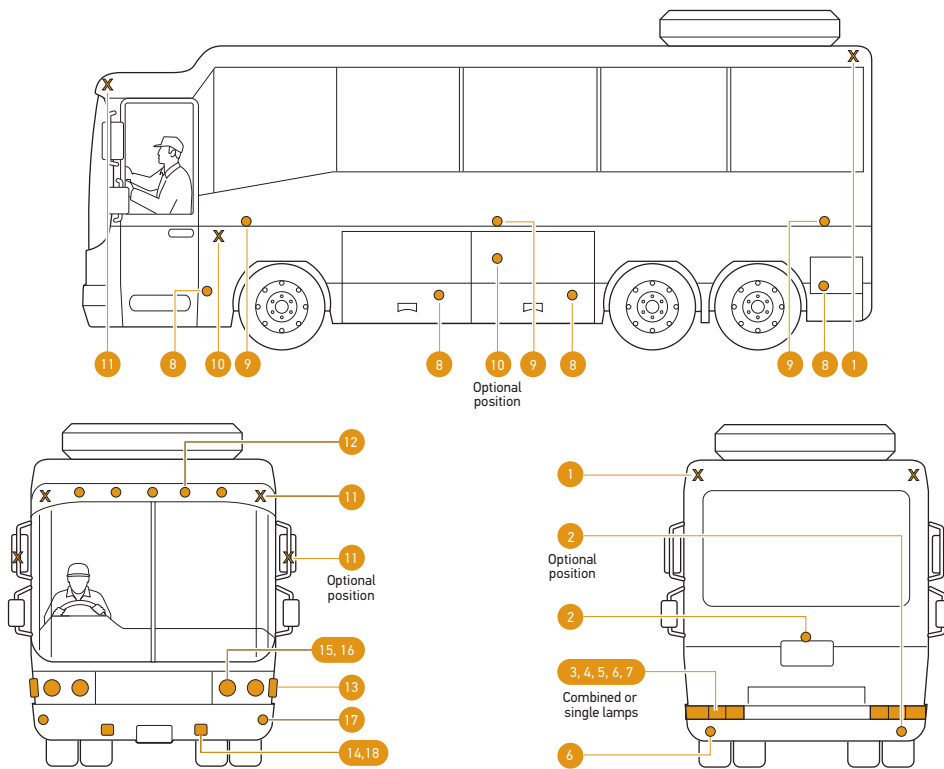

REAR

- 1 ADR 49/00 Rear End Outline Lamps
- 2 ADR 48/00 Number Plate Lamps
- 3 ADR 6/00: Cat.2 Rear Direction Indicators
- 4 ADR 49/00 Rear Position Lamps
- 5 ADR 49/00 Stop Lamps
- 6 ADR 47/00 Rear Retro Reflectors
- 7 ADR 1/00 Reversing Lamps

SIDE

- 8 ADR 47/00 Side Retro Reflectors
- 9 ADR 45/01 or 74/00 Side Markers
- 10 ADR 6/00 Supplementary Side Direction Indicators

FRONT

- 11 ADR 49/00 Front End Outline Lamps
- 12 ADR 45/01 Cab Markers (optional)
- 13 ADR 6/00: Cat.1 Front Direction Indicators
- 14 ADR 50/00 Front Fog Lamps (optional)
- 15 ADR 46/00 Headlamps
- 16 ADR 49/00 Front Position Lamps
- 17 ADR 47/00 Front Retro Reflectors
- 18 ADR 76/00 Daytime Running Lamps (optional)

COACH