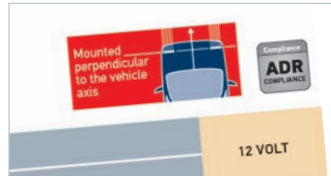

3RD EDITION ADR REFERENCE GUIDE

The following pages are a guide to mounting HELLA lamps in compliance with the Australian Design Rules (ADR). The diagrams in this section are intended as a general guide only, for exact mounting specifications please refer to ADR 13/00.

A quick reference

1. Find the product that fulfils your illumination requirement.

2. Check for the ADR symbol next to the part number to ensure it's compliance.

HELLA Part No.	Engineering Drawing No.	A.D.R. No.	Function
2550	001384-28	48/00	Number Plate Lamp
2551	001386-29	48/00	Number Plate Lamp
2553	951068-02	48/00	Number Plate Lamp
2554	950921-00	48/00	Number Plate Lamp
2555	001389-10	48/00	Number Plate Lamp
	000000-00	48/00	Number Plate Lamp

3. Look up the part number on the chart on page 340 for complete ADR information.

Simpler ADR Compliance

The 3rd edition ADR covers all vehicles and trailers, even those not subject to registration requirements such as very light trailers or 'box' trailers.

To simplify the ADR approval process for smaller manufacturers and individual home-builders, HELLA has made a consolidated Summary

of Evidence (SE) submission to the Federal Office of Road Safety (FORS). This submission covers all HELLA products that comply with 3rd Edition ADRs.

This catalogue lists both the HELLA and FORS Component Registration Numbers (CRN) beside each item in a quick reference ADR application

chart in this section (page 340). HELLA provides specific ADR related lamp orientation and mounting requirements to enable customers requiring ADR compliance to simply quote the relevant CRN to the authorities (who maintain a central register), rather than undertake detailed SE submissions for each lamp function.

REAR