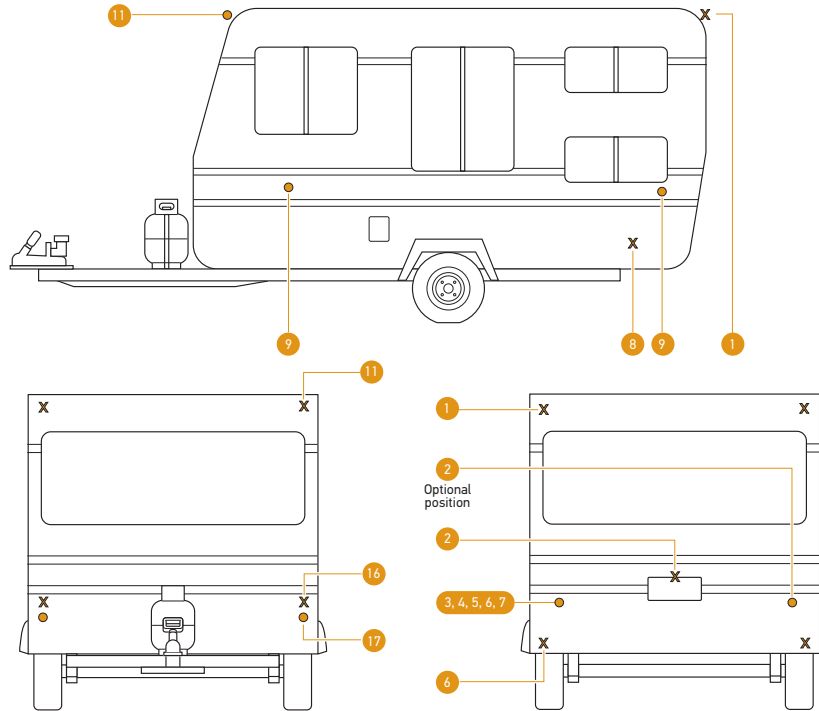

CARAVAN

BOAT TRAILER

HORSE FLOAT