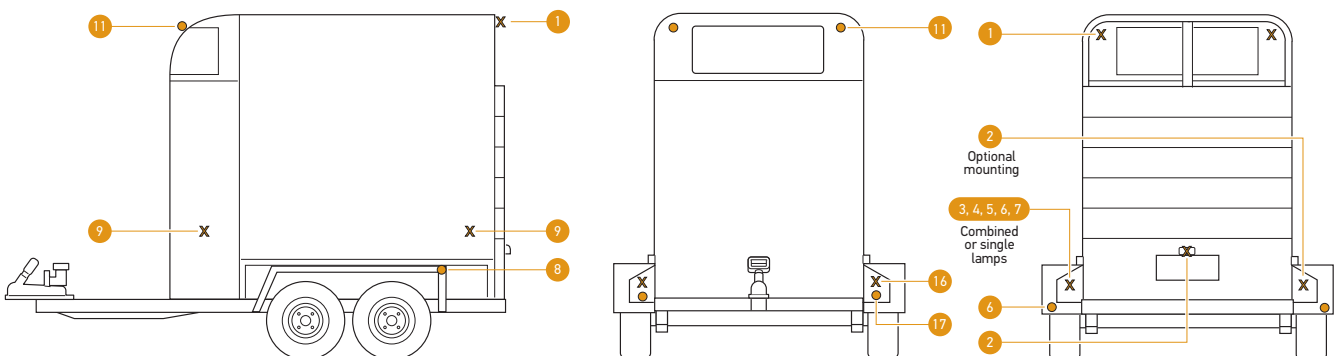

COACH

SMALL TRAILER

CARAVAN

BOAT TRAILER

HORSE FLOAT

HELLA Part No.	Engineering Drawing No.	ADR No.	Function	Bulb(s)	Bulb Type	HELLA Ref. or ECE	FORS Ref: CRN or ECE	Instruction Sheet No.	Lamp Identification
1000	012614-00	76/00	Daytime Running Lamp	R1221	P21W	DRL*1000*B	27424	911-353-51	RL 008701
1001	950957-00	6/00: Cat 1	Front Direction Indicator Lamp	R1221	P21W	FL*1001*A	15230	911-351-00	016086 (Turn Signal) 17031R20 (Headlamp)
		46/00	Headlamp	XD1260/55	H4	HL*1001*A	15232		
		49/00	Front Position Lamp	HL124	T4W	FP*1001*A	15231		
1003	980608-50	76/00	Daytime Running Lamp	LED	N/A LED	DRL*1003*A	41607	980-703-11	9060
1004	980670-00	76/00	Daytime Running Lamp	LED	N/A LED	N/A ECE	E24 87R-000002	980-703-10	E24 0002 (0670)
1005	980680-00	76/00	Daytime Running Lamp	LED	N/A LED	N/A ECE	E24 87R-000001	980-703-12	E24 0001 (0680)
1005-24V	980680-50							980-703-24	
1006	980690-50	76/00	Daytime Running Lamp	LED	N/A LED	DRL*1006*A	42763	980-703-47	0690
1007-24V	980690-40	76/00	Daytime Running Lamp	LED	N/A LED	N/A ECE	E24 5854	980-703-53	0690
		49/00	Front Position Lamp						
1008	980680-11	76/00	Daytime Running Lamp	LED	N/A LED	N/A ECE	E24 87R-000001	980-703-68	E24 0001 (0680)
1008-24V	980680-61							980-703-69	
1009	980880-00	76/00	Daytime Running Lamp	LED	N/A LED	DRL*1009*A	44200	958-780-04	0880
1009-24V	980880-10					DRL*1009-24V*A	44202		
1009V	980880-40	76/00	Daytime Running Lamp	LED	N/A LED	1009V*DRL*C	45962	958-780-92	0880 B
1009V-24V	980880-50					1009-24VDRLC	45965		
1013	980970-00	76/00	Daytime Running Lamp	LED	N/A LED	DRL*1013*A	44776	958-780-44	0970
1013-24V	980970-50					DRL*1013-24V*A	44783		
1027	003434-18	46/00	Headlamp	XD1260/55	H4	HL*1027*A	15311	911-352-79	17016
		49/00	Front Position Lamp	HL124	T4W	FP*1027*A	15317		
1028	007834-00	46/00	Headlamp (Low/Dipped Beam)	C1255	H1	HL*1028*A	32013	911-353-80	550
1029	008193-00	46/00	Headlamp (Low/Dipped Beam)	CA1255	H7	HL*1029*A	32008	911-353-81	917
1030	008191-00/02	46/00	Headlamp (High/Main Beam)	CA1255	H7	HL*1030*A	32009	911-353-79	917
		49/00	Front Position Lamp (1030 only)	HL124	T4W	FP*1030*A	32014		
1041	003177-06	46/00	Headlamp	C1255	H1	HL*1041*A	15071	911-351-06	24504
1042	003177-30	46/00	Headlamp	XD1260/55	H4	HL*1042*A	15072	911-351-07	7197R20
1043	003427-04	46/00	Headlamp	XD1260/55	H4	HL*1043*A	15198	911-351-08	17009
		49/00	Front Position Lamp	HL124	T4W	FP*1043*A	15197		
1044	003177-51	46/00	Headlamp	XD1260/55	H4	HL*1044*A	15073	911-351-10	7197R20
		49/00	Front Position Lamp	HL124	T4W	FP*1044*A	15074		
1053	114155-00	46/00	Headlamp	C1255	H1	HL*1053*A	15075	911-351-14	14464R8
1054	114178-00	46/00	Headlamp	C1255	H1	HL*1054*A	15092	911-351-15	7076R8
		49/00	Front Position Lamp	HL124	T4W	FP*1054*A	15093		
1055 & 1055HD	002850-06 & 002850-21	46/00	Headlamp	XD1260/55	H4	HL*1055*A	15088	911-351-16	17031R20
		49/00	Front Position Lamp	HL124	T4W	FP*1055*A	15089		
1056	002395-84	46/00	Headlamp	XD1260/55	H4	HL*1056*A	15094	911-351-17	53
		49/00	Front Position Lamp	HL124	T4W	FP*1056*A	15095		
1058 & 1058HD	002395-13 (950519-00) & 002395-26	46/00	Headlamp	XD1260/55	H4	HL*1058*A	15096	911-351-18	53
		49/00	Front Position Lamp	HL124	T4W	FP*1058*A	15097		
1107	956329-00	50/00	Front Fog Lamp	YC1255	H3	FF*1107*A	15127	911-351-29	8361
1108	005750-04	50/00	Front Fog Lamp	YC1255	H3	FF*1108*A	15137	911-351-30	18213R19
1109	005700-02	50/00	Front Fog Lamp	YC1255	H3	FF*1109*A	15134	911-351-31	18216R19
1110	005860-00	50/00	Front Fog Lamp	YC1255	H3	FF1110*A	15218	911-351-32	18227
1111	006300-07	50/00	Front Fog Lamp	YC1255	H3	FF*1111*A	15255	911-351-33	18231
1122	008283-00	50/00	Front Fog Lamp	CA1255	H7	FF*1122*A	26829	911-353-45	021209
1123	008284-00	50/00	Front Fog Lamp	CA1255	H7	FF*1123*A	26830	911-353-47	021211
1124	001951-10	50/00	Front Fog Lamp	YC1255	H3	N/A ECE	03B E1 3221	HKG 460 845-16 & Refer ADR 13/00	E1 3221 R19
1125	001952-10	50/00	Front Fog Lamp	YC1255	H3	N/A ECE	03B E1 3222	HKG 460 845-16 & Refer ADR 13/00	E1 3222 R19