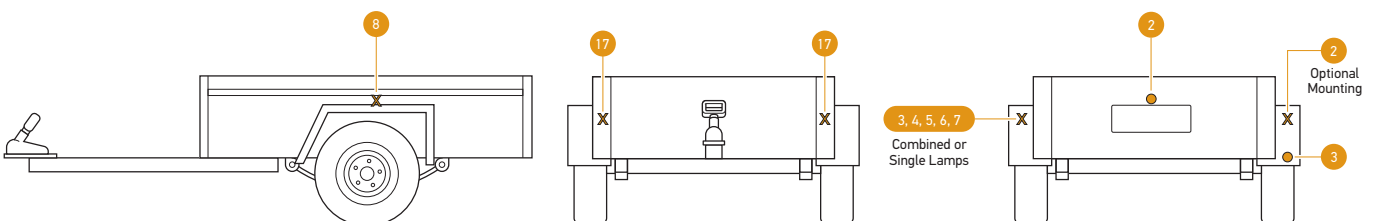

SMALL TRAILER