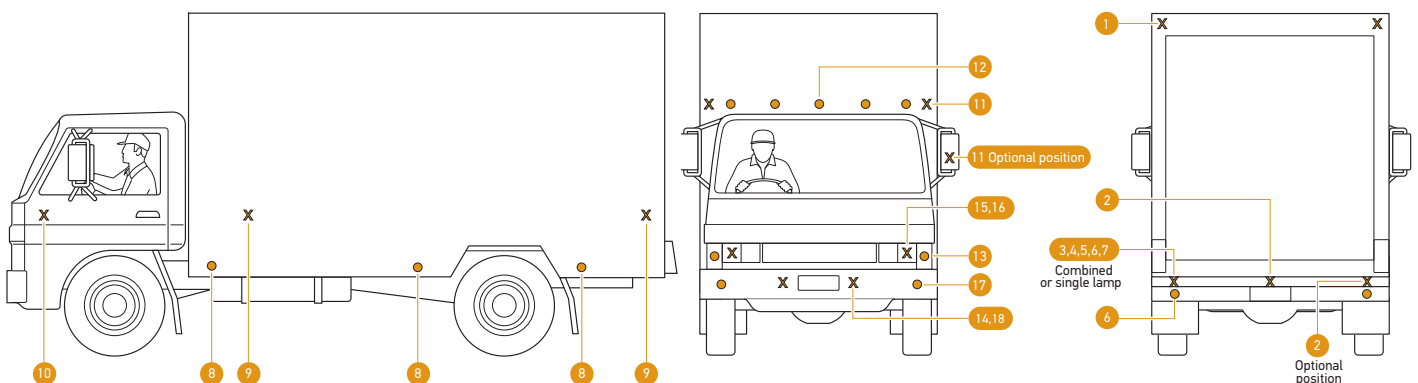

SMALL TRUCK