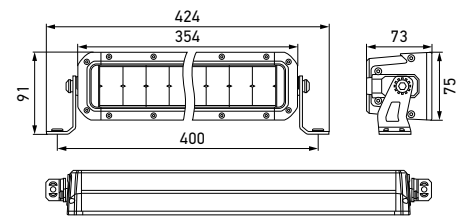

All dimensions in mm (not to scale)

What sets the TOUGH 13" Mini Light Bar apart is its ECE R149 certification. When mounted as a pair, this allows these lamps to be legally switched with the high beam circuit.

Part Number	Description	Beam
1FJ 358 196-461	TOUGH 13" Mini Double Row Light Bar ECE R149*	SPOT
Max Light Output (lumen)	3800	
Beam Distance (M)	560m @ 1Lux (pair)	
Beam Width (M)	84m @ 1Lux (pair)	
Max Power Consumption	55W	
Weight	2150g	
ECE	ECE R10 / *ECE R149 compliant, allowing for direct connection into vehicle high beam circuit when mounted in pairs	
Mounting	Upright/pendant	
Voltage	10-30V DC (suitable for 12 or 24 volt DC applications)	
Colour temperature	5700K	
Cable length	2m cable with open ends	
Protection	Reverse polarity protection. IP 68 (Protection against dust and water immersion) IP 69K (Protection against dust and high-pressure/steam jet cleaning)	
Housing	Aluminium, black stainless steel bracket	
Compliance	CE R149 Ref:40	

These lamps are equipped with integrated thermal sensors to ensure optimal lighting performance in all conditions. With a 2m long cable, installation on bumpers and roof racks is a breeze.

Plus, you can have peace of mind knowing that the HELLA Black Magic TOUGH Light Bars are backed by a solid 2yr warranty. Illuminate your way with confidence!

1FJ 358 196-461
TOUGH 13" Mini Double Row Light Bar*