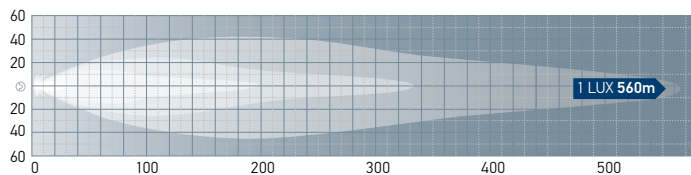

1FJ 358 196-461 13" Mini Double Row Light Bar (Spot)

Lux maps show output for a pair of driving lights

ALSO AVAILABLE: 7" ROAD LEGAL MINI LIGHT BAR

Take your adventure from the Bush to the Highway, with compact, road legal Black Magic 7" Mini Light Bars.

Fully ECE R149* compliant, these smaller 7" Light bars can be mounted in tighter locations like nudge bars and grills, and wired directly into your vehicle's high beam circuit.

Whatever size meets your need, experience the freedom of Black Magic on and off-road, Go Anywhere Mini Light bars.