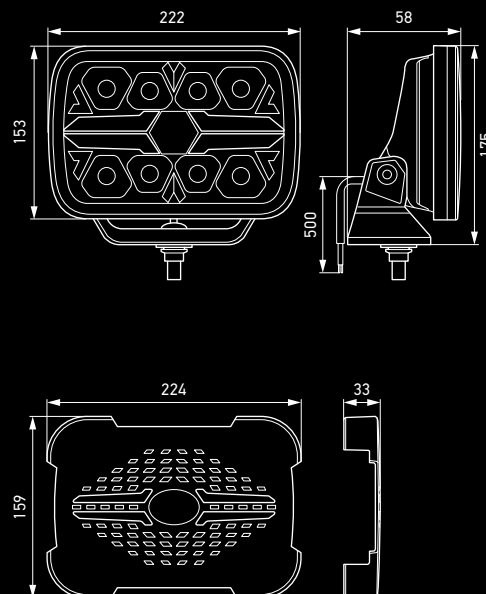

Dimensions

Round cover, 7 inch (8XS 358 198-001, optional accessories)

The AMBER position light does not have ECE approval: use is limited to off-road areas off public roads according to local regulations (see installation instructions).

Product Image	Variant	Description	Position Light Colour	Part Number
	HELLA VALUEFIT Chrome Blade 9 inch round	18W, ECE ref. 50	White or amber (connection optional)	1FJ 357 199-031
	HELLA VALUEFIT Black Blade 9 inch round	18W, ECE ref. 50	White or amber (connection optional)	1FJ 357 199-071

BLADE 9 INCH RECTANGULAR

Technical Data	
Rated voltage	Multi-voltage
Operating voltage	12-24V DC
Power consumption	36W
Light function	Auxiliary Driving Light and Position Light
Colour temperature	6,000 K
Material	Housing: Aluminium Bezel: Plastic (ABS) Lens: PC (Polycarbonate) Bracket: Plastic / glass fibre PA66 + GF
Rim colour	Chrome
Weight	1,550g
Temperature range	-30°C to +60°C
Degree of protection	IP 69K, IP 67
Type approval	ECE R10 (EMC), R148, R149
Ref. no.	25
Mounting	Upright
Cable	500 mm cable with open ends
Application	Trucks, 4WD and SUV's, and off-road vehicles

The AMBER position light does not have ECE approval: use is limited to off-road areas off public roads according to local regulations (see installation instructions).

Dimensions

Rectangular cover, 9 inch (8XS 358 198-021, optional accessories)