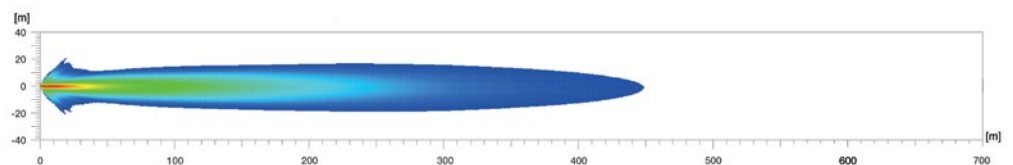

ILLUMINATION

The light distribution charts shown are for pairs.

HELLA VALUEFIT Blade 7 inch round
Reference number 50

HELLA VALUEFIT Blade 9 inch round
Reference number 50

HELLA VALUEFIT Blade 9 inch rectangular
Reference number 25