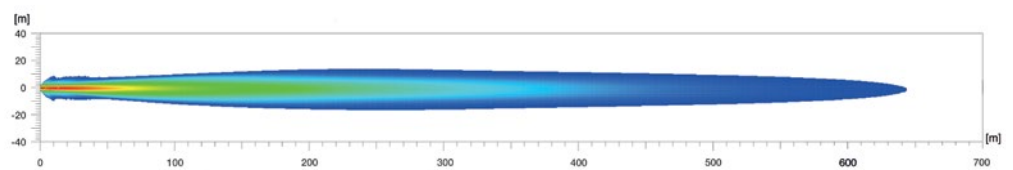

ILLUMINATION

The light distribution charts shown are for pairs.

HELLA VALUEFIT Blade 7 inch round
Reference number 50

HELLA VALUEFIT Blade 9 inch round
Reference number 50

HELLA VALUEFIT Blade 9 inch rectangular
Reference number 25