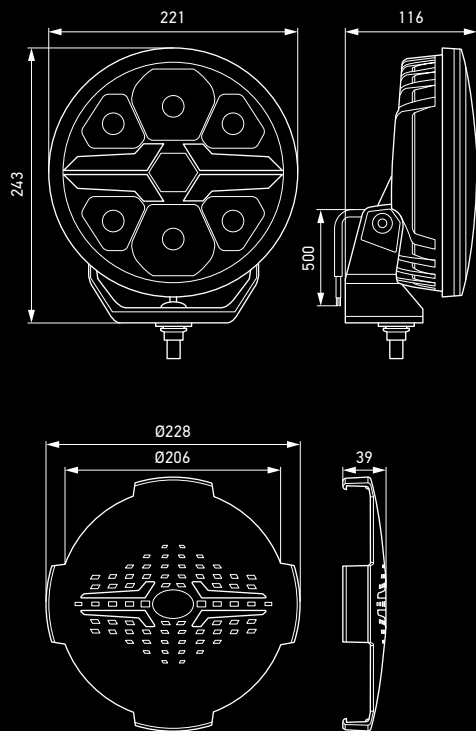

HELLA VALUEFIT Blade driving lights feature high-quality, durable construction for long-lasting good looks and performance.

BLADE 7 INCH ROUND

Technical Data	
Rated voltage	Multi-voltage
Operating voltage	12-24V DC
Power consumption	36W
Light function	Auxiliary Driving Light and Position Light
Colour temperature	6,000 K
Material	Housing: Aluminium Bezel: Plastic (ABS) Lens: PC (Polycarbonate) Bracket: Plastic / glass fibre PA66 + GF
Rim colour	Chrome or Black
Weight	1,200g
Temperature range	-30°C to +60°C
Degree of protection	IP 69K, IP 67
Type approval	ECE R10 (EMC), R148, R149
Ref. no.	50
Mounting	Upright
Cable	500 mm cable with open ends
Application	Trucks, 4WD and SUV's, and off-road vehicles

Dimensions

Round cover, 7 inch (8XS 358 198-001, optional accessories)

The AMBER position light does not have ECE approval: use is limited to off-road areas off public roads according to local regulations (see installation instructions).

RECOMMENDED MODES

ON ROAD

DRIVING LIGHT

POSITION LIGHT

OFF-ROAD ONLY

DRIVING LIGHT

POSITION LIGHT

Product Image	Variant	Description	Position Light Colour	Part Number
	HELLA VALUEFIT Chrome Blade 7 inch round	36W, ECE ref. 50	White or amber (connection optional)	1FJ 357 198-031
	HELLA VALUEFIT Black Blade 7 inch round	36W, ECE ref. 50	White or amber (connection optional)	1FJ 357 198-071

BLADE 9 INCH ROUND

Dimensions

Round cover, 9 inch (8XS 358 198-011, optional accessories)

Technical Data

Rated voltage	Multi-voltage
Operating voltage	12–24V DC
Power consumption	18W
Light function	Auxiliary Driving Light and Position Light
Colour temperature	6,000 K
Material	Housing: Aluminium Bezel: Plastic (ABS) Lens: PC (Polycarbonate) Bracket: Plastic / glass fibre PA66 + GF
Rim colour	Chrome or Black
Weight	1,920g
Temperature range	30°C to +60°C
Degree of protection	IP 69K, IP 67
Type approval	ECE R10 (EMC), R148, R149
Ref. no.	50
Mounting	Upright
Cable	500 mm cable with open ends
Application	Trucks, 4WD and SUV's, and off-road vehicles