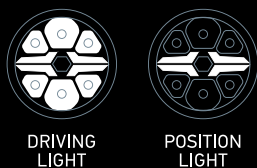

BLADE 9 INCH ROUND

Dimensions

Round cover, 9 inch (8XS 358 198-011, optional accessories)

Technical Data

Rated voltage	Multi-voltage
Operating voltage	12–24V DC
Power consumption	18W
Light function	Auxiliary Driving Light and Position Light
Colour temperature	6,000 K
Material	Housing: Aluminium Bezel: Plastic (ABS) Lens: PC (Polycarbonate) Bracket: Plastic / glass fibre PA66 + GF
Rim colour	Chrome or Black
Weight	1,920g
Temperature range	30°C to +60°C
Degree of protection	IP 69K, IP 67
Type approval	ECE R10 (EMC), R148, R149
Ref. no.	50
Mounting	Upright
Cable	500 mm cable with open ends
Application	Trucks, 4WD and SUV's, and off-road vehicles

The AMBER position light does not have ECE approval: use is limited to off-road areas off public roads according to local regulations (see installation instructions).

RECOMMENDED MODES

ON ROAD

OFF-ROAD ONLY