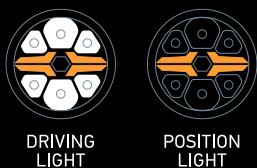

OFF-ROAD ONLY

Product Image	Variant	Description	Position Light Colour	Part Number
	HELLA VALUEFIT Chrome Blade 9 inch round	18W, ECE ref. 50	White or amber (connection optional)	1FJ 357 199-031
	HELLA VALUEFIT Black Blade 9 inch round	18W, ECE ref. 50	White or amber (connection optional)	1FJ 357 199-071