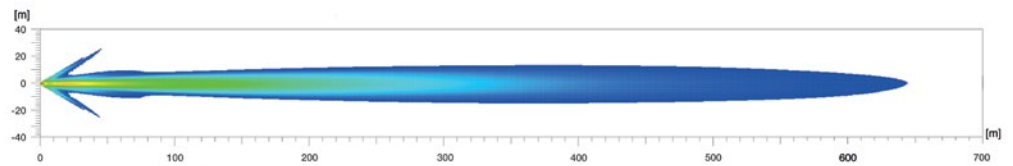

ILLUMINATION

The light distribution charts shown are for pairs.

HELLA VALUEFIT Blade 7 inch round
Reference number 50

HELLA VALUEFIT Blade 9 inch round
Reference number 50

HELLA VALUEFIT Blade 9 inch rectangular
Reference number 25