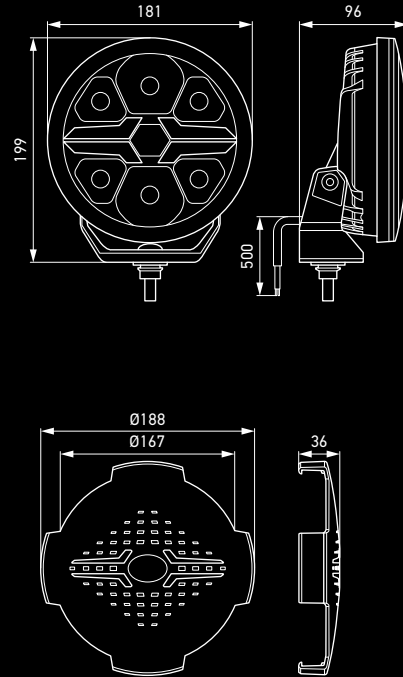

HELLA VALUEFIT Blade driving lights feature high-quality, durable construction for long-lasting good looks and performance.

BLADE 7 INCH ROUND

Technical Data	
Rated voltage	Multi-voltage
Operating voltage	12-24V DC
Power consumption	36W
Light function	Auxiliary Driving Light and Position Light
Colour temperature	6,000 K
Material	Housing: Aluminium Bezel: Plastic (ABS) Lens: PC (Polycarbonate) Bracket: Plastic / glass fibre PA66 + GF
Rim colour	Chrome or Black
Weight	1,200g
Temperature range	-30°C to +60°C
Degree of protection	IP 69K, IP 67
Type approval	ECE R10 (EMC), R148, R149
Ref. no.	50
Mounting	Upright
Cable	500 mm cable with open ends
Application	Trucks, 4WD and SUV's, and off-road vehicles

Dimensions

Round cover, 7 inch (8XS 358 198-001, optional accessories)

The AMBER position light does not have ECE approval: use is limited to off-road areas off public roads according to local regulations (see installation instructions).

BLADE 9 INCH ROUND

Dimensions

Round cover, 9 inch (8XS 358 198-011, optional accessories)

Technical Data

Rated voltage	Multi-voltage
Operating voltage	12–24V DC
Power consumption	18W
Light function	Auxiliary Driving Light and Position Light
Colour temperature	6,000 K
Material	Housing: Aluminium Bezel: Plastic (ABS) Lens: PC (Polycarbonate) Bracket: Plastic / glass fibre PA66 + GF
Rim colour	Chrome or Black
Weight	1,920g
Temperature range	30°C to +60°C
Degree of protection	IP 69K, IP 67
Type approval	ECE R10 (EMC), R148, R149
Ref. no.	50
Mounting	Upright
Cable	500 mm cable with open ends
Application	Trucks, 4WD and SUV's, and off-road vehicles