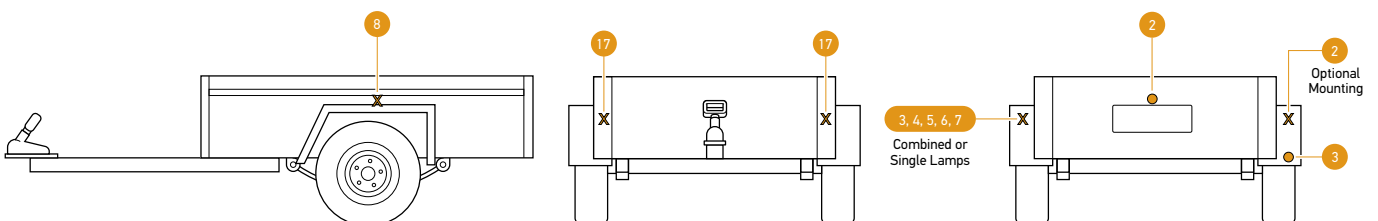

SMALL TRAILER