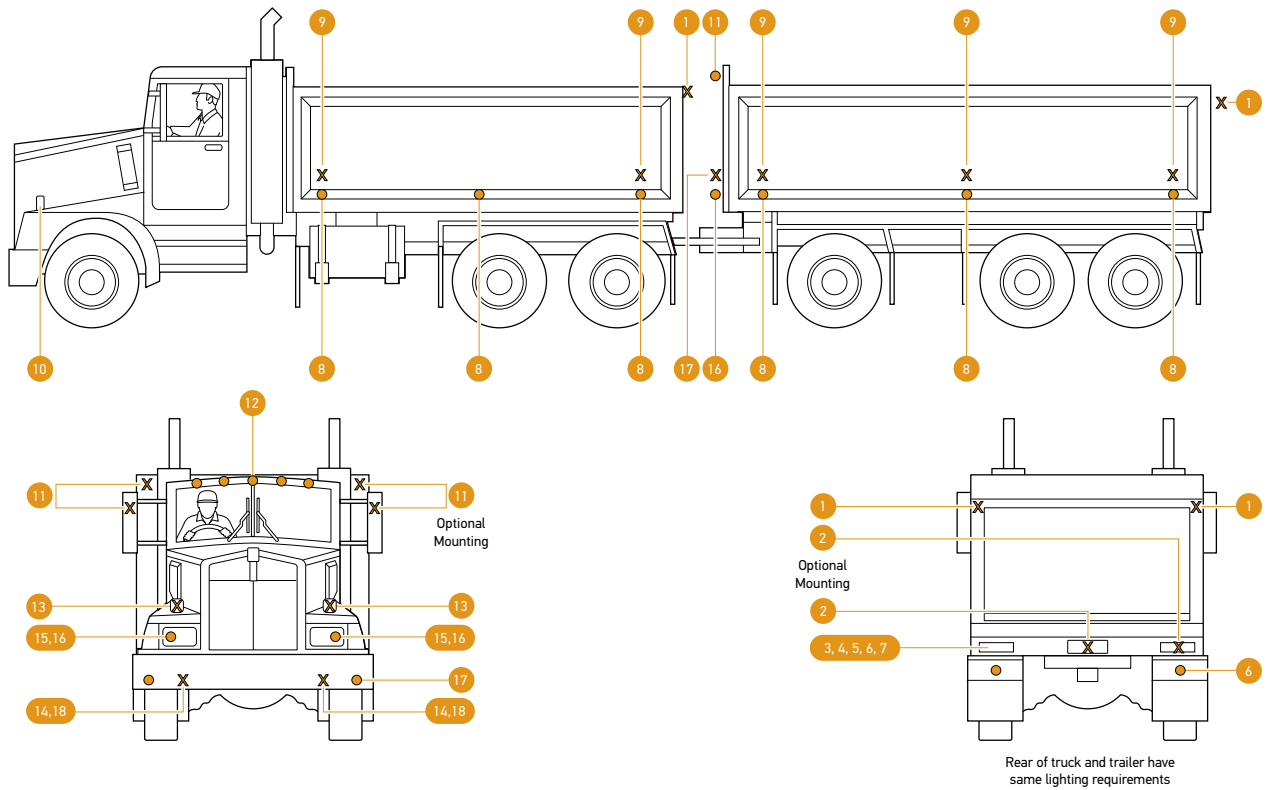

SINGLE TRAILER