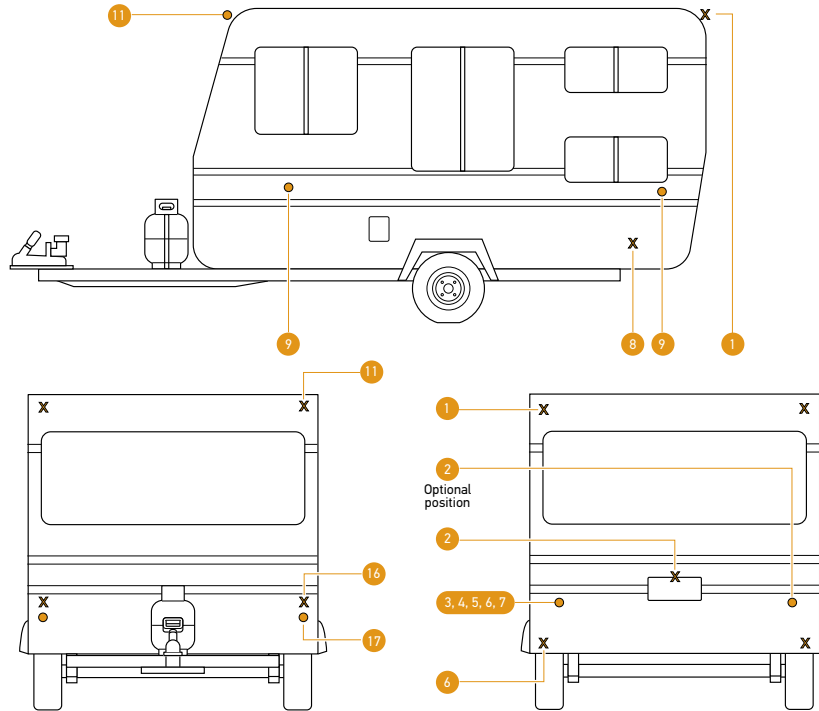

CARAVAN

BOAT TRAILER

HORSE FLOAT