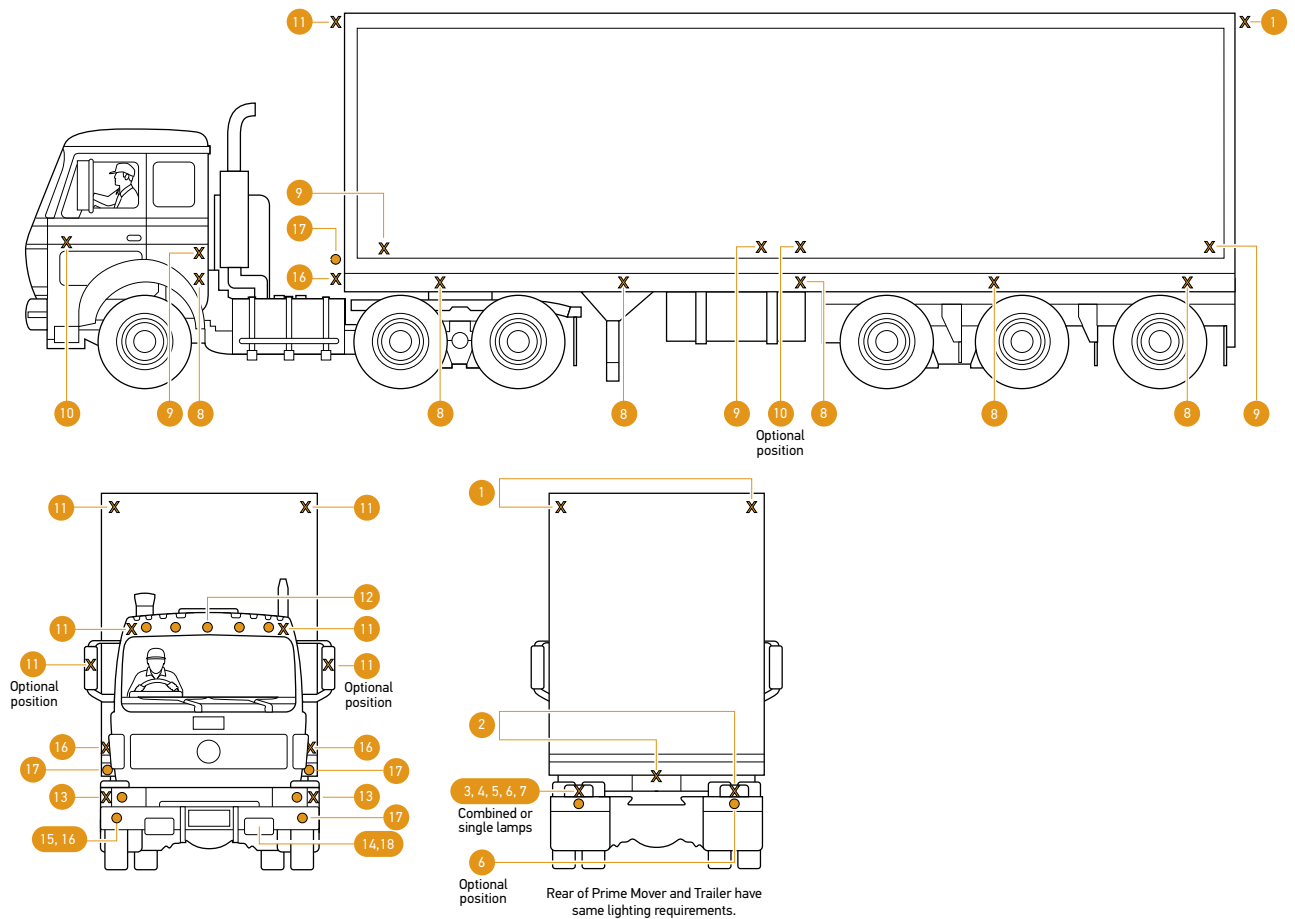

## SMALL TRUCK

SINGLE TRAILER

SEMI TRAILER

REAR

- 1 ADR 49/00 Rear End Outline Lamps
- 2 ADR 48/00 Number Plate Lamps
- 3 ADR 6/00: Cat.2 Rear Direction Indicators
- 4 ADR 49/00 Rear Position Lamps
- 5 ADR 49/00 Stop Lamps
- 6 ADR 47/00 Rear Retro Reflectors
- 7 ADR 1/00 Reversing Lamps