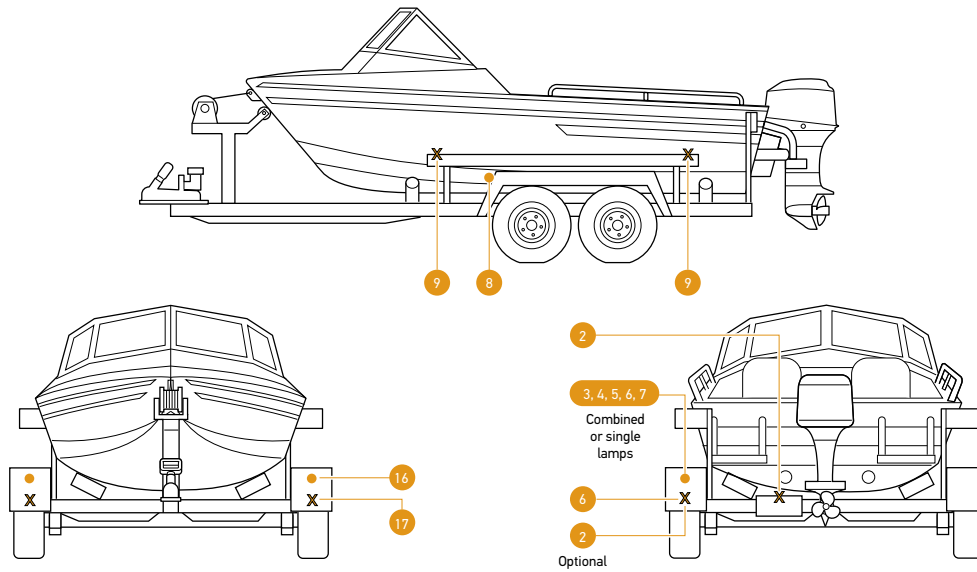

COACH

SMALL TRAILER

CARAVAN

BOAT TRAILER

HORSE FLOAT

HELLA Part No.	Engineering Drawing No.	ADR No.	Function	Bulb(s)	Bulb Type	HELLA Ref. or ECE	FORS Ref: CRN/CTA or ECE	Instruction Sheet No.	Lamp Identification
<b>1004</b>	980670-00	76/00	Daytime Running Lamp	LED	N/A LED	N/A ECE	E24 87R-000002	980-703-10	E24 0002 (0670)
<b>HM1535DRL</b>	980670-80								
<b>1005</b>	980680-00	76/00	Daytime Running Lamp	LED	N/A LED	N/A ECE	E24 87R-000001	980-703-12	E24 0001 (0680)
<b>1005-24V</b>	980680-50							980-703-24	
<b>1006</b>	980690-50	76/00	Daytime Running Lamp	LED	N/A LED	DRL*1006*A	42763	980-703-47	0690
<b>1007-24V</b>	980690-40	76/00	Daytime Running Lamp	LED	N/A LED	N/A ECE	E24 5854	980-703-53	0690
		49/00	Front Position Lamp	LED	N/A LED	N/A ECE	E24 5854		
<b>1008</b>	980680-11	76/00	Daytime Running Lamp	LED	N/A LED	N/A ECE	E24 87R-000001	980-703-68	E24 0001 (0680)
<b>1008-24V</b>	980680-61							980-703-69	
<b>1009</b>	980880-00	76/00	Daytime Running Lamp	LED	N/A LED	DRL*1009*A	44200	958-780-04	0880
<b>1009-24V</b>	980880-10					DRL*1009-24V*A	44202		
<b>1009V</b>	980880-40	76/00	Daytime Running Lamp	LED	N/A LED	1009V*DRL*C	CTA-045962	958-780-92	0880 B
<b>1009V-24V</b>	980880-50					1009V-24V*DRL*C	CTA-045965		
<b>1013</b>	980970-00	76/00	Daytime Running Lamp	LED	N/A LED	*DRL*1013*A	44776	958-780-44	0970
<b>1013-24V</b>	980970-50					*DRL*1013-24V*A	44783		
<b>1027</b>	003434-18	46/00	Headlamp	XD1260/55	H4	HL*1027*A	15311	911-352-79	17016
		49/00	Front Position Lamp	HL124	T4W	FP*1027*A	15317		
<b>1028</b>	007834-00	46/00	Headlamp (Low/Dipped Beam)	C1255	H1	HL*1028*A	32013	911-353-80	550
<b>1029</b>	008193-00	46/00	Headlamp (Low/Dipped Beam)	CA1255	H7	HL*1029*A	32008	911-353-81	917
<b>1030</b>	008191-00/02	46/00	Headlamp (High/Main Beam)	CA1255	H7	HL*1030*A	32009	911-353-79	917
		49/00	Front Position Lamp (1030 only)	HL124	T4W	FP*1030*A	32014		
<b>1041</b>	003177-06	46/00	Headlamp	C1255	H1	HL*1041*A	15071	911-351-06	24504
<b>1042</b>	003177-30	46/00	Headlamp	XD1260/55	H4	HL*1042*A	15072	911-351-07	7197R20
<b>1043</b>	003427-04	46/00	Headlamp	XD1260/55	H4	HL*1043*A	15198	911-351-08	17009
		49/00	Front Position Lamp	HL124	T4W	FP*1043*A	15197		
<b>1044</b>	003177-51	46/00	Headlamp	XD1260/55	H4	HL*1044*A	15073	911-351-10	7197R20
		49/00	Front Position Lamp	HL124	T4W	FP*1044*A	15074		
<b>1053</b>	114155-00	46/00	Headlamp	C1255	H1	HL*1053*A	15075	911-351-14	14464R8
<b>1055 &amp; 1055HD</b>	002850-06 & 002850-21	46/00	Headlamp	XD1260/55	H4	HL*1055*A	15088	911-351-16	17031R20
		49/00	Front Position Lamp	HL124	T4W	FP*1055*A	15089		
<b>1056</b>	002395-84	46/00	Headlamp	XD1260/55	H4	HL*1056*A	15094	911-351-17	53
		49/00	Front Position Lamp	HL124	T4W	FP*1056*A	15095		
<b>1058 &amp; 1058HD</b>	002395-13 (950519-00) & 002395-26	46/00	Headlamp	XD1260/55	H4	HL*1058*A	15096	911-351-18	53
		49/00	Front Position Lamp	HL124	T4W	FP*1058*A	15097		
<b>1058LED</b>	958307-01	46/00	Headlamp	LED	N/A LED	N/A ECE	A02 HCR 01 PL RL 00 E11 12.5 6080	958-315	53
		49/00	Front Position Lamp	LED	N/A LED	N/A ECE			
		76/00	Daytime Running Lamp	LED	N/A LED	N/A ECE			
<b>1ML012488111</b>	012.488-111	46/00	Low Beam Headlamp	LED	N/A LED	N/A ECE	E1 4090	HKG & ADR 13/00	E1 4090
<b>1ML012488131</b>	012.488-131	46/00	Low Beam Headlamp	LED	N/A LED	N/A ECE			
		49/00	Front Position Lamp	LED	N/A LED	N/A ECE			
		76/00	Daytime Running Lamp	LED	N/A LED	N/A ECE			
<b>1F0011988-121</b>	011.988-121	46/00	High Beam Headlamp	LED	N/A LED	N/A ECE	E1 3831	HKG & ADR 13/00	E1 3831
<b>1F0011988-131</b>	011.988-131	46/00	High Beam Headlamp	LED	N/A LED	N/A ECE			
		49/00	Front Position Lamp	LED	N/A LED	N/A ECE			
		76/00	Daytime Running Lamp	LED	N/A LED	N/A ECE			
<b>1F0011988-171</b>	011.988-171	46/00	High Beam Headlamp	LED	N/A LED	N/A ECE			
		6/00: Cat 1	Front Direction Indicator Lamp	LED	N/A LED	N/A ECE			
<b>1M0015050011</b>	015.050-011	46/00	Low Beam Headlamp	LED	N/A LED	N/A ECE	E1 8993	HKG & ADR 13/00	E1 8993
<b>1M0015050021</b>	015.050-021		High Beam Headlamp	LED	N/A LED	N/A ECE			
<b>1LL012758111</b>	012.758-111	46/00	Headlamp	LED	N/A LED	N/A ECE	E1 4209	HKG & ADR 13/00	E1 4209
<b>1LL015318041</b>	015.318-041						E1 0020		E1 0020
<b>1KL998570621</b>	998.570-621	46/00	High Beam Headlamp	LED	N/A LED	N/A ECE	E4 24910	HKG & ADR 13/00	E4 24910