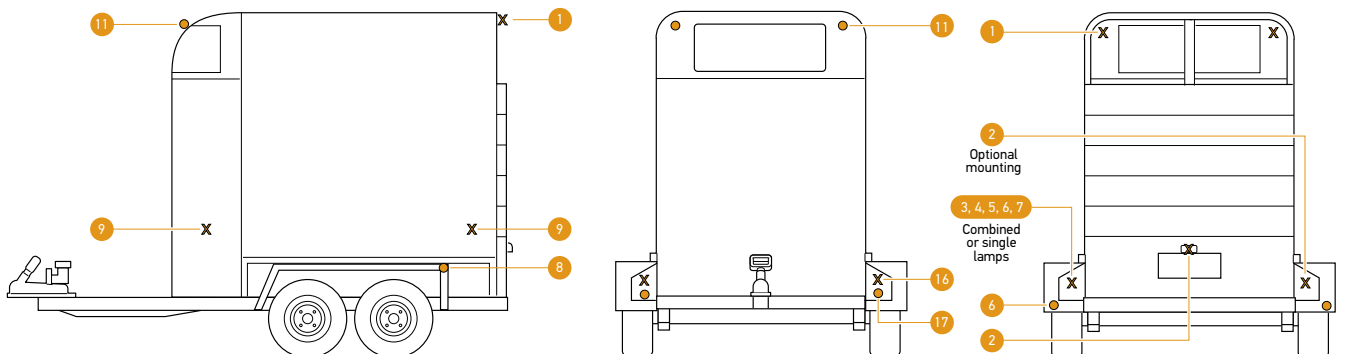

COACH

SMALL TRAILER

CARAVAN

BOAT TRAILER

HORSE FLOAT

HELLA Part No.	Engineering Drawing No.	ADR No.	Function	Bulb(s)	Bulb Type	HELLA Ref. or ECE	FORS Ref: CRN/CTA or ECE	Instruction Sheet No.	Lamp Identification
<b>1004</b>	980670-00	76/00	Daytime Running Lamp	LED	N/A LED	N/A ECE	E24 87R-000002	980-703-10	E24 0002 (0670)
<b>HM1535DRL</b>	980670-80								
<b>1005</b>	980680-00	76/00	Daytime Running Lamp	LED	N/A LED	N/A ECE	E24 87R-000001	980-703-12	E24 0001 (0680)
<b>1005-24V</b>	980680-50							980-703-24	
<b>1006</b>	980690-50	76/00	Daytime Running Lamp	LED	N/A LED	DRL*1006*A	42763	980-703-47	0690
<b>1007-24V</b>	980690-40	76/00	Daytime Running Lamp	LED	N/A LED	N/A ECE	E24 5854	980-703-53	0690
		49/00	Front Position Lamp	LED	N/A LED	N/A ECE	E24 5854		
<b>1008</b>	980680-11	76/00	Daytime Running Lamp	LED	N/A LED	N/A ECE	E24 87R-000001	980-703-68	E24 0001 (0680)
<b>1008-24V</b>	980680-61							980-703-69	
<b>1009</b>	980880-00	76/00	Daytime Running Lamp	LED	N/A LED	DRL*1009*A	44200	958-780-04	0880
<b>1009-24V</b>	980880-10					DRL*1009-24V*A	44202		
<b>1009V</b>	980880-40	76/00	Daytime Running Lamp	LED	N/A LED	1009V*DRL*C	CTA-045962	958-780-92	0880 B
<b>1009V-24V</b>	980880-50					1009V-24V*DRL*C	CTA-045965		
<b>1013</b>	980970-00	76/00	Daytime Running Lamp	LED	N/A LED	*DRL*1013*A	44776	958-780-44	0970
<b>1013-24V</b>	980970-50					*DRL*1013-24V*A	44783		
<b>1027</b>	003434-18	46/00	Headlamp	XD1260/55	H4	HL*1027*A	15311	911-352-79	17016
		49/00	Front Position Lamp	HL124	T4W	FP*1027*A	15317		
<b>1028</b>	007834-00	46/00	Headlamp (Low/Dipped Beam)	C1255	H1	HL*1028*A	32013	911-353-80	550
<b>1029</b>	008193-00	46/00	Headlamp (Low/Dipped Beam)	CA1255	H7	HL*1029*A	32008	911-353-81	917
<b>1030</b>	008191-00/02	46/00	Headlamp (High/Main Beam)	CA1255	H7	HL*1030*A	32009	911-353-79	917
		49/00	Front Position Lamp (1030 only)	HL124	T4W	FP*1030*A	32014		
<b>1041</b>	003177-06	46/00	Headlamp	C1255	H1	HL*1041*A	15071	911-351-06	24504
<b>1042</b>	003177-30	46/00	Headlamp	XD1260/55	H4	HL*1042*A	15072	911-351-07	7197R20
<b>1043</b>	003427-04	46/00	Headlamp	XD1260/55	H4	HL*1043*A	15198	911-351-08	17009
		49/00	Front Position Lamp	HL124	T4W	FP*1043*A	15197		
<b>1044</b>	003177-51	46/00	Headlamp	XD1260/55	H4	HL*1044*A	15073	911-351-10	7197R20
		49/00	Front Position Lamp	HL124	T4W	FP*1044*A	15074		
<b>1053</b>	114155-00	46/00	Headlamp	C1255	H1	HL*1053*A	15075	911-351-14	14464R8
<b>1055 &amp; 1055HD</b>	002850-06 & 002850-21	46/00	Headlamp	XD1260/55	H4	HL*1055*A	15088	911-351-16	17031R20
		49/00	Front Position Lamp	HL124	T4W	FP*1055*A	15089		
<b>1056</b>	002395-84	46/00	Headlamp	XD1260/55	H4	HL*1056*A	15094	911-351-17	53
		49/00	Front Position Lamp	HL124	T4W	FP*1056*A	15095		
<b>1058 &amp; 1058HD</b>	002395-13 (950519-00) & 002395-26	46/00	Headlamp	XD1260/55	H4	HL*1058*A	15096	911-351-18	53
		49/00	Front Position Lamp	HL124	T4W	FP*1058*A	15097		
<b>1058LED</b>	958307-01	46/00	Headlamp	LED	N/A LED	N/A ECE	A02 HCR 01 PL RL 00 E11 12.5 6080	958-315	53
		49/00	Front Position Lamp	LED	N/A LED	N/A ECE			
		76/00	Daytime Running Lamp	LED	N/A LED	N/A ECE			
<b>1ML012488111</b>	012.488-111	46/00	Low Beam Headlamp	LED	N/A LED	N/A ECE	E1 4090	HKG & ADR 13/00	E1 4090
<b>1ML012488131</b>	012.488-131	46/00	Low Beam Headlamp	LED	N/A LED	N/A ECE			
		49/00	Front Position Lamp	LED	N/A LED	N/A ECE			
		76/00	Daytime Running Lamp	LED	N/A LED	N/A ECE			
<b>1F0011988-121</b>	011.988-121	46/00	High Beam Headlamp	LED	N/A LED	N/A ECE	E1 3831	HKG & ADR 13/00	E1 3831
<b>1F0011988-131</b>	011.988-131	46/00	High Beam Headlamp	LED	N/A LED	N/A ECE			
		49/00	Front Position Lamp	LED	N/A LED	N/A ECE			
		76/00	Daytime Running Lamp	LED	N/A LED	N/A ECE			
<b>1F0011988-171</b>	011.988-171	46/00	High Beam Headlamp	LED	N/A LED	N/A ECE			
		6/00: Cat 1	Front Direction Indicator Lamp	LED	N/A LED	N/A ECE			
<b>1M0015050011</b>	015.050-011	46/00	Low Beam Headlamp	LED	N/A LED	N/A ECE	E1 8993	HKG & ADR 13/00	E1 8993
<b>1M0015050021</b>	015.050-021		High Beam Headlamp	LED	N/A LED	N/A ECE			
<b>1LL012758111</b>	012.758-111	46/00	Headlamp	LED	N/A LED	N/A ECE	E1 4209	HKG & ADR 13/00	E1 4209
<b>1LL015318041</b>	015.318-041						E1 0020		E1 0020
<b>1KL998570621</b>	998.570-621	46/00	High Beam Headlamp	LED	N/A LED	N/A ECE	E4 24910	HKG & ADR 13/00	E4 24910