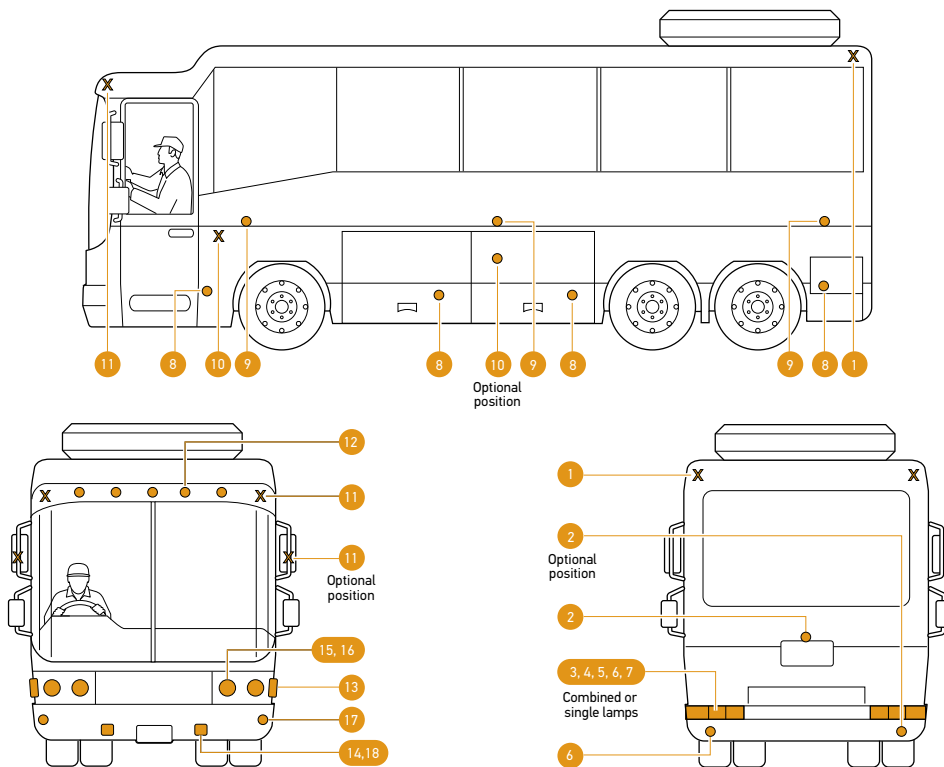

REAR

- 1 ADR 49/00 Rear End Outline Lamps
- 2 ADR 48/00 Number Plate Lamps
- 3 ADR 6/00: Cat.2 Rear Direction Indicators
- 4 ADR 49/00 Rear Position Lamps
- 5 ADR 49/00 Stop Lamps
- 6 ADR 47/00 Rear Retro Reflectors
- 7 ADR 1/00 Reversing Lamps

SIDE

- 8 ADR 47/00 Side Retro Reflectors
- 9 ADR 45/01 or 74/00 Side Markers
- 10 ADR 6/00 Supplementary Side Direction Indicators

FRONT

- 11 ADR 49/00 Front End Outline Lamps
- 12 ADR 45/01 Cab Markers (optional)
- 13 ADR 6/00: Cat.1 Front Direction Indicators
- 14 ADR 50/00 Front Fog Lamps (optional)
- 15 ADR 46/00 Headlamps
- 16 ADR 49/00 Front Position Lamps
- 17 ADR 47/00 Front Retro Reflectors
- 18 ADR 76/00 Daytime Running Lamps (optional)

COACH