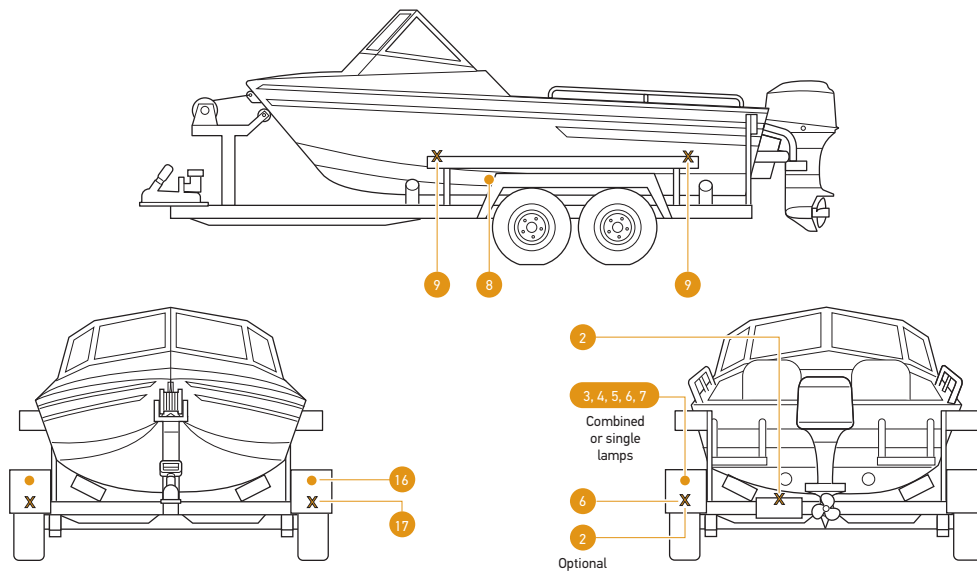

COACH

SMALL TRAILER

CARAVAN

BOAT TRAILER

HORSE FLOAT

| HELLA Part No. | Engineering Drawing No.           | ADR No.    | Function                       | Bulb(s)   | Bulb Type | HELLA Ref. or ECE | FORS Ref: CRN or ECE              | Instruction Sheet No.            | Lamp Identification                               |
|----------------|-----------------------------------|------------|--------------------------------|-----------|-----------|-------------------|-----------------------------------|----------------------------------|---|
| 1000           | 012614-00                         | 76/00      | Daytime Running Lamp           | R1221     | P21W      | DRL*1000*B        | 27424                             | 911-353-51                       | RL 008701   |
| 1001           | 950957-00                         | 6/00:Cat 1 | Front Direction Indicator Lamp | R1221     | P21W      | FL*1001*A         | 15230                             | 911-351-00                       | 016086<br>(Turn Signal)<br>17031R20<br>(Headlamp) |
|                |                                   | 46/00      | Headlamp                       | XD1260/55 | H4        | HL*1001*A         | 15232                             |                                  |   |
|                |                                   | 49/00      | Front Position Lamp            | HL124     | T4W       | FP*1001*A         | 15231                             |                                  |   |
| 1003           | 980608-50                         | 76/00      | Daytime Running Lamp           | LED       | N/A LED   | DRL*1003*A        | 41607                             | 980-703-11                       | 9060  |
| 1004           | 980670-00<br>980670-80            | 76/00      | Daytime Running Lamp           | LED       | N/A LED   | N/A ECE           | E24 87R-000002                    | 980-703-10                       | E24 0002<br>(0670)                                |
| 1005           | 980680-00                         | 76/00      | Daytime Running Lamp           | LED       | N/A LED   | N/A ECE           | E24 87R-000001                    | 980-703-12                       | E24 0001<br>(0680)                                |
| 1005-24V       | 980680-50                         |            |                                |           |           |                   |                                   | 980-703-24                       |   |
| 1006           | 980690-50                         | 76/00      | Daytime Running Lamp           | LED       | N/A LED   | DRL*1006*A        | 42763                             | 980-703-47                       | 0690  |
|                |                                   | 49/00      | Front Position Lamp            | LED       | N/A LED   | FP*1006*A         | 42762                             |                                  |   |
| 1007-24V       | 980690-40                         | 76/00      | Daytime Running Lamp           | LED       | N/A LED   | N/A ECE           | E24 5854                          | 980-703-53                       | 0690  |
|                |                                   | 49/00      | Front Position Lamp            | LED       | N/A LED   | N/A ECE           | E24 5854                          |                                  |   |
| 1008           | 980680-11                         | 76/00      | Daytime Running Lamp           | LED       | N/A LED   | N/A ECE           | E24 87R-000001                    | 980-703-68                       | E24 0001<br>(0680)                                |
| 1008-24V       | 980680-61                         |            |                                |           |           |                   |                                   | 980-703-69                       |   |
| 1009           | 980880-00                         | 76/00      | Daytime Running Lamp           | LED       | N/A LED   | DRL*1009*A        | 44200                             | 958-780-04                       | 0880  |
| 1009-24V       | 980880-10                         |            |                                |           |           | DRL*1009-24V*A    | 44202                             |                                  |   |
| 1009V          | 980880-40                         |            |                                |           |           | 1009V*DRL*C       | 45962                             |                                  |   |
| 1009V-24V      | 980880-50                         | 76/00      | Daytime Running Lamp           | LED       | N/A LED   | 1009V-24V*DRL*C   | 45965                             | 958-780-92                       | 0880 B  |
| 1013           | 980970-00                         | 76/00      | Daytime Running Lamp           | LED       | N/A LED   | DRL*1013*A        | 44776                             | 958-780-44                       | 0970  |
| 1013-24V       | 980970-50                         |            |                                |           |           | DRL*1013-24V*A    | 44783                             |                                  |   |
| 1027           | 003434-18                         | 46/00      | Headlamp                       | XD1260/55 | H4        | HL*1027*A         | 15311                             | 911-352-79                       | 17016   |
|                |                                   | 49/00      | Front Position Lamp            | HL124     | T4W       | FP*1027*A         | 15317                             |                                  |   |
| 1041           | 003177-06                         | 46/00      | Headlamp                       | C1255     | H1        | HL*1041*A         | 15071                             | 911-351-06                       | 24504   |
| 1042           | 003177-30                         | 46/00      | Headlamp                       | XD1260/55 | H4        | HL*1042*A         | 15072                             | 911-351-07                       | 7197R20   |
| 1043           | 003427-04                         | 46/00      | Headlamp                       | XD1260/55 | H4        | HL*1043*A         | 15198                             | 911-351-08                       | 17009   |
|                |                                   | 49/00      | Front Position Lamp            | HL124     | T4W       | FP*1043*A         | 15197                             |                                  |   |
| 1044           | 003177-51                         | 46/00      | Headlamp                       | XD1260/55 | H4        | HL*1044*A         | 15073                             | 911-351-10                       | 7197R20   |
|                |                                   | 49/00      | Front Position Lamp            | HL124     | T4W       | FP*1044*A         | 15074                             |                                  |   |
| 1053           | 114155-00                         | 46/00      | Headlamp                       | C1255     | H1        | HL*1053*A         | 15075                             | 911-351-14                       | 14464R8   |
| 1054           | 114178-00                         | 46/00      | Headlamp                       | C1255     | H1        | HL*1054*A         | 15092                             | 911-351-15                       | 7076R8  |
|                |                                   | 49/00      | Front Position Lamp            | HL124     | T4W       | FP*1054*A         | 15093                             |                                  |   |
| 1055 & 1055HD  | 002850-06 & 002850-21             | 46/00      | Headlamp                       | XD1260/55 | H4        | HL*1055*A         | 15088                             | 911-351-16                       | 17031R20  |
|                |                                   | 49/00      | Front Position Lamp            | HL124     | T4W       | FP*1055*A         | 15089                             |                                  |   |
| 1056           | 002395-84                         | 46/00      | Headlamp                       | XD1260/55 | H4        | HL*1056*A         | 15094                             | 911-351-17                       | 53  |
|                |                                   | 49/00      | Front Position Lamp            | HL124     | T4W       | FP*1056*A         | 15095                             |                                  |   |
| 1056LED        | 958307-00                         | 46/00      | Headlamp                       | LED       | N/A LED   | N/A ECE           | HCR PL 01 E11 12.5 7581           | 958-315-63                       | 01 E11 12.5 7581                                  |
| 1058 & 1058HD  | 002395-13 (950519-00) & 002395-26 | 46/00      | Headlamp                       | XD1260/55 | H4        | HL*1058*A         | 15096                             | 911-351-18                       | 53  |
|                |                                   | 49/00      | Front Position Lamp            | HL124     | T4W       | FP*1058*A         | 15097                             |                                  |   |
| 1058LED        | 958307-01                         | 46/00      | Headlamp                       | LED       | N/A LED   | N/A ECE           | A02 HCR 01 PL RL 00 E11 12.5 6081 | 958-315-63                       | 00 E11 12.5 6081                                  |
|                |                                   | 49/00      | Front Position Lamp            |           |           |                   |                                   |                                  |   |
|                |                                   | 76/00      | Daytime Running Lamp           |           |           |                   |                                   |                                  |   |
| 1108           | 005750-64                         | 50/00      | Front Fog Lamp                 | YC1255    | H3        | FF*1108*A         | 15137                             | 911-351-30                       | 18213R19  |
| 1109           | 005700-42                         | 50/00      | Front Fog Lamp                 | YC1255    | H3        | FF*1109*A         | 15134                             | 911-351-31                       | 18216R19  |
| 1110           | 005860-20                         | 50/00      | Front Fog Lamp                 | YC1255    | H3        | FF1110*A          | 15218                             | 911-351-32                       | 18227   |
| 1111           | 006300-07                         | 50/00      | Front Fog Lamp                 | YC1255    | H3        | FF*1111*A         | 15255                             | 911-351-33                       | 18231   |
| 1112           | 007891-00                         | 50/00      | Front Fog Lamp                 | YC1255    | H3        | FF*1112*A         | 21581                             | 911-353-28                       | 02 B 650 E1                                       |
| 1113           | 007893-00                         | 50/00      | Front Fog Lamp                 | YC1255    | H3        | FF*1113*A         | 21577                             | 911-353-30                       | 02 B 645 E1                                       |
| 1114           | 007892-00                         | 50/00      | Front Fog Lamp                 | YC1255    | H3        | FF*1114*A         | 21492                             | 911-353-32                       | 02 B 648 E1                                       |
| 1115           | 008090-00                         | 50/00      | Front Fog Lamp                 | YC1255    | H3        | FF*1115*A         | 28414                             | 911-353-38                       | 02 B E1 877                                       |
| 1118           | 008773-03                         | 50/00      | Front Fog Lamp                 | CA1255    | H7        | FF*1118*A         | 31991                             | 911-353-83                       | 1689  |
| 1122           | 008283-00                         | 50/00      | Front Fog Lamp                 | CA1255    | H7        | FF*1122*A         | 26829                             | 911-353-45                       | 021209  |
| 1123           | 008284-00                         | 50/00      | Front Fog Lamp                 | CA1255    | H7        | FF*1123*A         | 26830                             | 911-353-47                       | 021211  |
| 1124           | 001951-10                         | 50/00      | Front Fog Lamp                 | YC1255    | H3        | N/A ECE           | 03B E1 3221                       | HKG 460 845-16 & Refer ADR 13/00 | E1 3221 R19                                       |