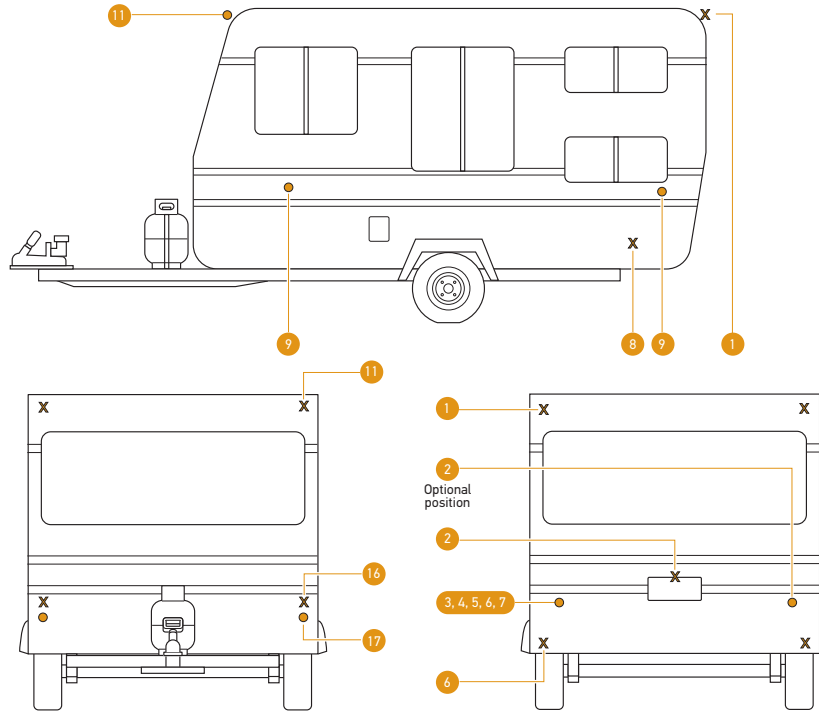

CARAVAN

BOAT TRAILER

HORSE FLOAT