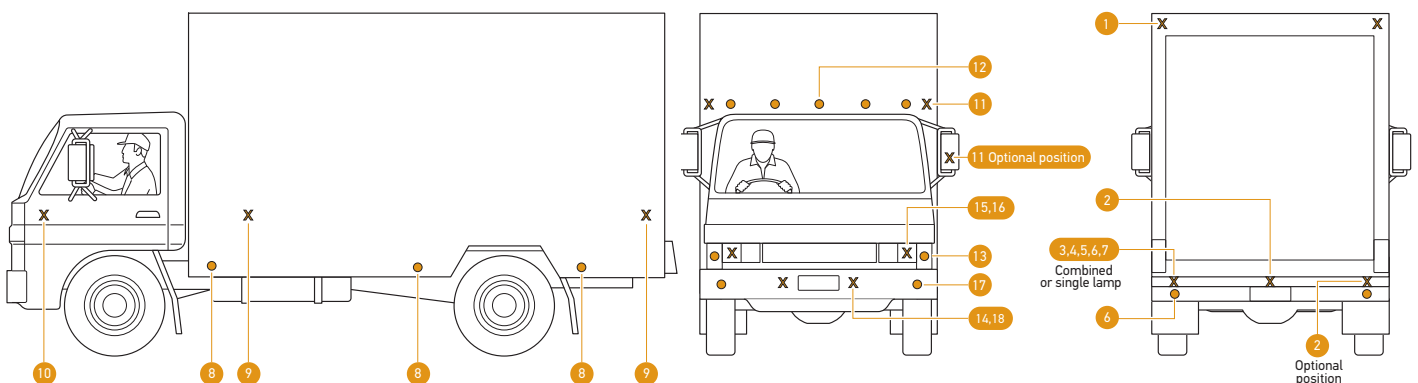

SMALL TRUCK