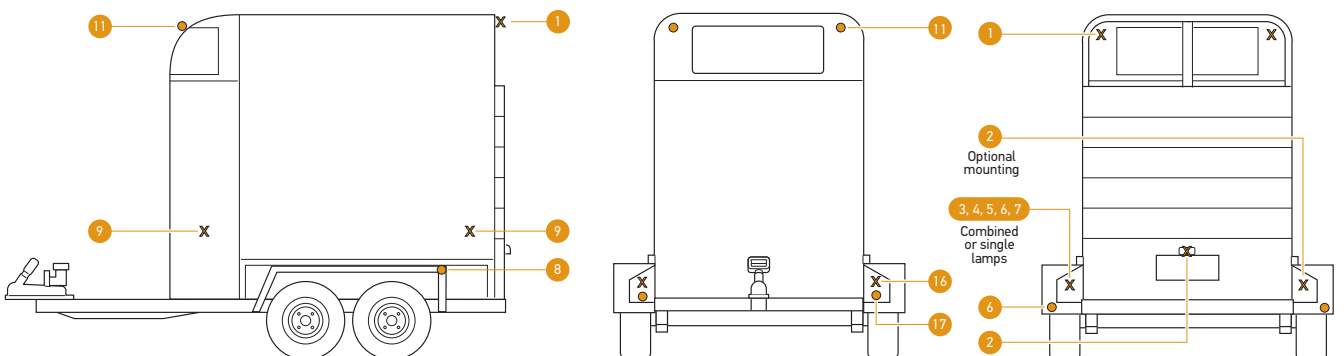

COACH

SMALL TRAILER

CARAVAN

BOAT TRAILER

HORSE FLOAT

| HELLA Part No. | Engineering Drawing No.           | ADR No.    | Function                       | Bulb(s)   | Bulb Type | HELLA Ref. or ECE | FORS Ref: CRN or ECE              | Instruction Sheet No.            | Lamp Identification                               |
|----------------|-----------------------------------|------------|--------------------------------|-----------|-----------|-------------------|-----------------------------------|----------------------------------|---|
| 1000           | 012614-00                         | 76/00      | Daytime Running Lamp           | R1221     | P21W      | DRL*1000*B        | 27424                             | 911-353-51                       | RL 008701   |
| 1001           | 950957-00                         | 6/00:Cat 1 | Front Direction Indicator Lamp | R1221     | P21W      | FL*1001*A         | 15230                             | 911-351-00                       | 016086<br>(Turn Signal)<br>17031R20<br>(Headlamp) |
|                |                                   | 46/00      | Headlamp                       | XD1260/55 | H4        | HL*1001*A         | 15232                             |                                  |   |
|                |                                   | 49/00      | Front Position Lamp            | HL124     | T4W       | FP*1001*A         | 15231                             |                                  |   |
| 1003           | 980608-50                         | 76/00      | Daytime Running Lamp           | LED       | N/A LED   | DRL*1003*A        | 41607                             | 980-703-11                       | 9060  |
| 1004           | 980670-00<br>980670-80            | 76/00      | Daytime Running Lamp           | LED       | N/A LED   | N/A ECE           | E24 87R-000002                    | 980-703-10                       | E24 0002<br>(0670)                                |
| 1005           | 980680-00                         | 76/00      | Daytime Running Lamp           | LED       | N/A LED   | N/A ECE           | E24 87R-000001                    | 980-703-12                       | E24 0001<br>(0680)                                |
| 1005-24V       | 980680-50                         |            |                                |           |           |                   |                                   | 980-703-24                       |   |
| 1006           | 980690-50                         | 76/00      | Daytime Running Lamp           | LED       | N/A LED   | DRL*1006*A        | 42763                             | 980-703-47                       | 0690  |
|                |                                   | 49/00      | Front Position Lamp            | LED       | N/A LED   | FP*1006*A         | 42762                             |                                  |   |
| 1007-24V       | 980690-40                         | 76/00      | Daytime Running Lamp           | LED       | N/A LED   | N/A ECE           | E24 5854                          | 980-703-53                       | 0690  |
|                |                                   | 49/00      | Front Position Lamp            | LED       | N/A LED   | N/A ECE           | E24 5854                          |                                  |   |
| 1008           | 980680-11                         | 76/00      | Daytime Running Lamp           | LED       | N/A LED   | N/A ECE           | E24 87R-000001                    | 980-703-68                       | E24 0001<br>(0680)                                |
| 1008-24V       | 980680-61                         |            |                                |           |           |                   |                                   | 980-703-69                       |   |
| 1009           | 980880-00                         | 76/00      | Daytime Running Lamp           | LED       | N/A LED   | DRL*1009*A        | 44200                             | 958-780-04                       | 0880  |
| 1009-24V       | 980880-10                         |            |                                |           |           | DRL*1009-24V*A    | 44202                             |                                  |   |
| 1009V          | 980880-40                         |            |                                |           |           | 1009V*DRL*C       | 45962                             |                                  |   |
| 1009V-24V      | 980880-50                         | 76/00      | Daytime Running Lamp           | LED       | N/A LED   | 1009V-24V*DRL*C   | 45965                             | 958-780-92                       | 0880 B  |
| 1013           | 980970-00                         | 76/00      | Daytime Running Lamp           | LED       | N/A LED   | DRL*1013*A        | 44776                             | 958-780-44                       | 0970  |
| 1013-24V       | 980970-50                         |            |                                |           |           | DRL*1013-24V*A    | 44783                             |                                  |   |
| 1027           | 003434-18                         | 46/00      | Headlamp                       | XD1260/55 | H4        | HL*1027*A         | 15311                             | 911-352-79                       | 17016   |
|                |                                   | 49/00      | Front Position Lamp            | HL124     | T4W       | FP*1027*A         | 15317                             |                                  |   |
| 1041           | 003177-06                         | 46/00      | Headlamp                       | C1255     | H1        | HL*1041*A         | 15071                             | 911-351-06                       | 24504   |
| 1042           | 003177-30                         | 46/00      | Headlamp                       | XD1260/55 | H4        | HL*1042*A         | 15072                             | 911-351-07                       | 7197R20   |
| 1043           | 003427-04                         | 46/00      | Headlamp                       | XD1260/55 | H4        | HL*1043*A         | 15198                             | 911-351-08                       | 17009   |
|                |                                   | 49/00      | Front Position Lamp            | HL124     | T4W       | FP*1043*A         | 15197                             |                                  |   |
| 1044           | 003177-51                         | 46/00      | Headlamp                       | XD1260/55 | H4        | HL*1044*A         | 15073                             | 911-351-10                       | 7197R20   |
|                |                                   | 49/00      | Front Position Lamp            | HL124     | T4W       | FP*1044*A         | 15074                             |                                  |   |
| 1053           | 114155-00                         | 46/00      | Headlamp                       | C1255     | H1        | HL*1053*A         | 15075                             | 911-351-14                       | 14464R8   |
| 1054           | 114178-00                         | 46/00      | Headlamp                       | C1255     | H1        | HL*1054*A         | 15092                             | 911-351-15                       | 7076R8  |
|                |                                   | 49/00      | Front Position Lamp            | HL124     | T4W       | FP*1054*A         | 15093                             |                                  |   |
| 1055 & 1055HD  | 002850-06 & 002850-21             | 46/00      | Headlamp                       | XD1260/55 | H4        | HL*1055*A         | 15088                             | 911-351-16                       | 17031R20  |
|                |                                   | 49/00      | Front Position Lamp            | HL124     | T4W       | FP*1055*A         | 15089                             |                                  |   |
| 1056           | 002395-84                         | 46/00      | Headlamp                       | XD1260/55 | H4        | HL*1056*A         | 15094                             | 911-351-17                       | 53  |
|                |                                   | 49/00      | Front Position Lamp            | HL124     | T4W       | FP*1056*A         | 15095                             |                                  |   |
| 1056LED        | 958307-00                         | 46/00      | Headlamp                       | LED       | N/A LED   | N/A ECE           | HCR PL 01 E11 12.5 7581           | 958-315-63                       | 01 E11 12.5 7581                                  |
| 1058 & 1058HD  | 002395-13 (950519-00) & 002395-26 | 46/00      | Headlamp                       | XD1260/55 | H4        | HL*1058*A         | 15096                             | 911-351-18                       | 53  |
|                |                                   | 49/00      | Front Position Lamp            | HL124     | T4W       | FP*1058*A         | 15097                             |                                  |   |
| 1058LED        | 958307-01                         | 46/00      | Headlamp                       | LED       | N/A LED   | N/A ECE           | A02 HCR 01 PL RL 00 E11 12.5 6081 | 958-315-63                       | 00 E11 12.5 6081                                  |
|                |                                   | 49/00      | Front Position Lamp            |           |           |                   |                                   |                                  |   |
|                |                                   | 76/00      | Daytime Running Lamp           |           |           |                   |                                   |                                  |   |
| 1108           | 005750-64                         | 50/00      | Front Fog Lamp                 | YC1255    | H3        | FF*1108*A         | 15137                             | 911-351-30                       | 18213R19  |
| 1109           | 005700-42                         | 50/00      | Front Fog Lamp                 | YC1255    | H3        | FF*1109*A         | 15134                             | 911-351-31                       | 18216R19  |
| 1110           | 005860-20                         | 50/00      | Front Fog Lamp                 | YC1255    | H3        | FF1110*A          | 15218                             | 911-351-32                       | 18227   |
| 1111           | 006300-07                         | 50/00      | Front Fog Lamp                 | YC1255    | H3        | FF*1111*A         | 15255                             | 911-351-33                       | 18231   |
| 1112           | 007891-00                         | 50/00      | Front Fog Lamp                 | YC1255    | H3        | FF*1112*A         | 21581                             | 911-353-28                       | 02 B 650 E1                                       |
| 1113           | 007893-00                         | 50/00      | Front Fog Lamp                 | YC1255    | H3        | FF*1113*A         | 21577                             | 911-353-30                       | 02 B 645 E1                                       |
| 1114           | 007892-00                         | 50/00      | Front Fog Lamp                 | YC1255    | H3        | FF*1114*A         | 21492                             | 911-353-32                       | 02 B 648 E1                                       |
| 1115           | 008090-00                         | 50/00      | Front Fog Lamp                 | YC1255    | H3        | FF*1115*A         | 28414                             | 911-353-38                       | 02 B E1 877                                       |
| 1118           | 008773-03                         | 50/00      | Front Fog Lamp                 | CA1255    | H7        | FF*1118*A         | 31991                             | 911-353-83                       | 1689  |
| 1122           | 008283-00                         | 50/00      | Front Fog Lamp                 | CA1255    | H7        | FF*1122*A         | 26829                             | 911-353-45                       | 021209  |
| 1123           | 008284-00                         | 50/00      | Front Fog Lamp                 | CA1255    | H7        | FF*1123*A         | 26830                             | 911-353-47                       | 021211  |
| 1124           | 001951-10                         | 50/00      | Front Fog Lamp                 | YC1255    | H3        | N/A ECE           | 03B E1 3221                       | HKG 460 845-16 & Refer ADR 13/00 | E1 3221 R19                                       |