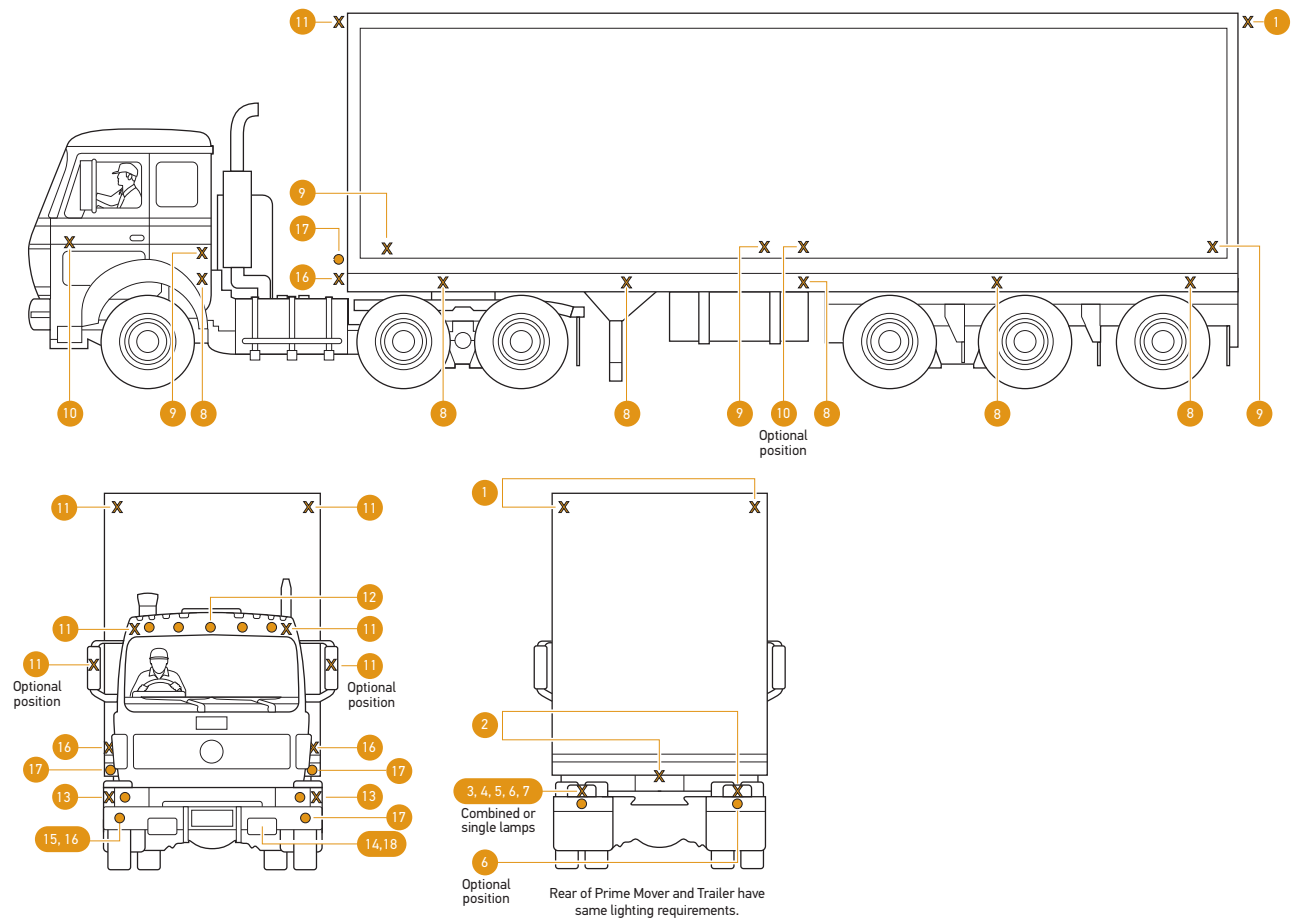

SEMI TRAILER