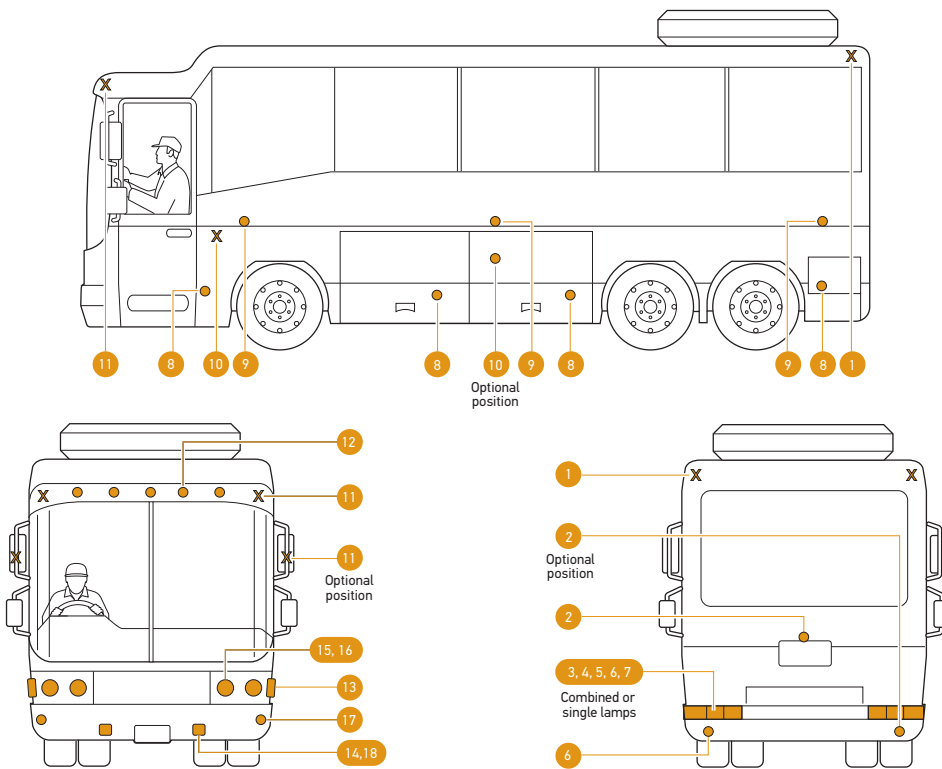

REAR

- 1 ADR 49/00 Rear End Outline Lamps
- 2 ADR 48/00 Number Plate Lamps
- 3 ADR 6/00: Cat.2 Rear Direction Indicators
- 4 ADR 49/00 Rear Position Lamps
- 5 ADR 49/00 Stop Lamps
- 6 ADR 47/00 Rear Retro Reflectors
- 7 ADR 1/00 Reversing Lamps

SIDE

- 8 ADR 47/00 Side Retro Reflectors
- 9 ADR 45/01 or 74/00 Side Markers
- 10 ADR 6/00 Supplementary Side Direction Indicators

FRONT

- 11 ADR 49/00 Front End Outline Lamps
- 12 ADR 45/01 Cab Markers (optional)
- 13 ADR 6/00: Cat.1 Front Direction Indicators
- 14 ADR 50/00 Front Fog Lamps (optional)
- 15 ADR 46/00 Headlamps
- 16 ADR 49/00 Front Position Lamps
- 17 ADR 47/00 Front Retro Reflectors
- 18 ADR 76/00 Daytime Running Lamps (optional)

COACH