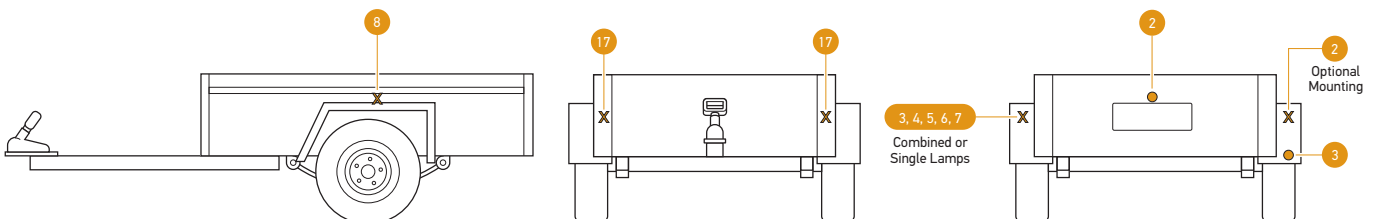

SMALL TRAILER